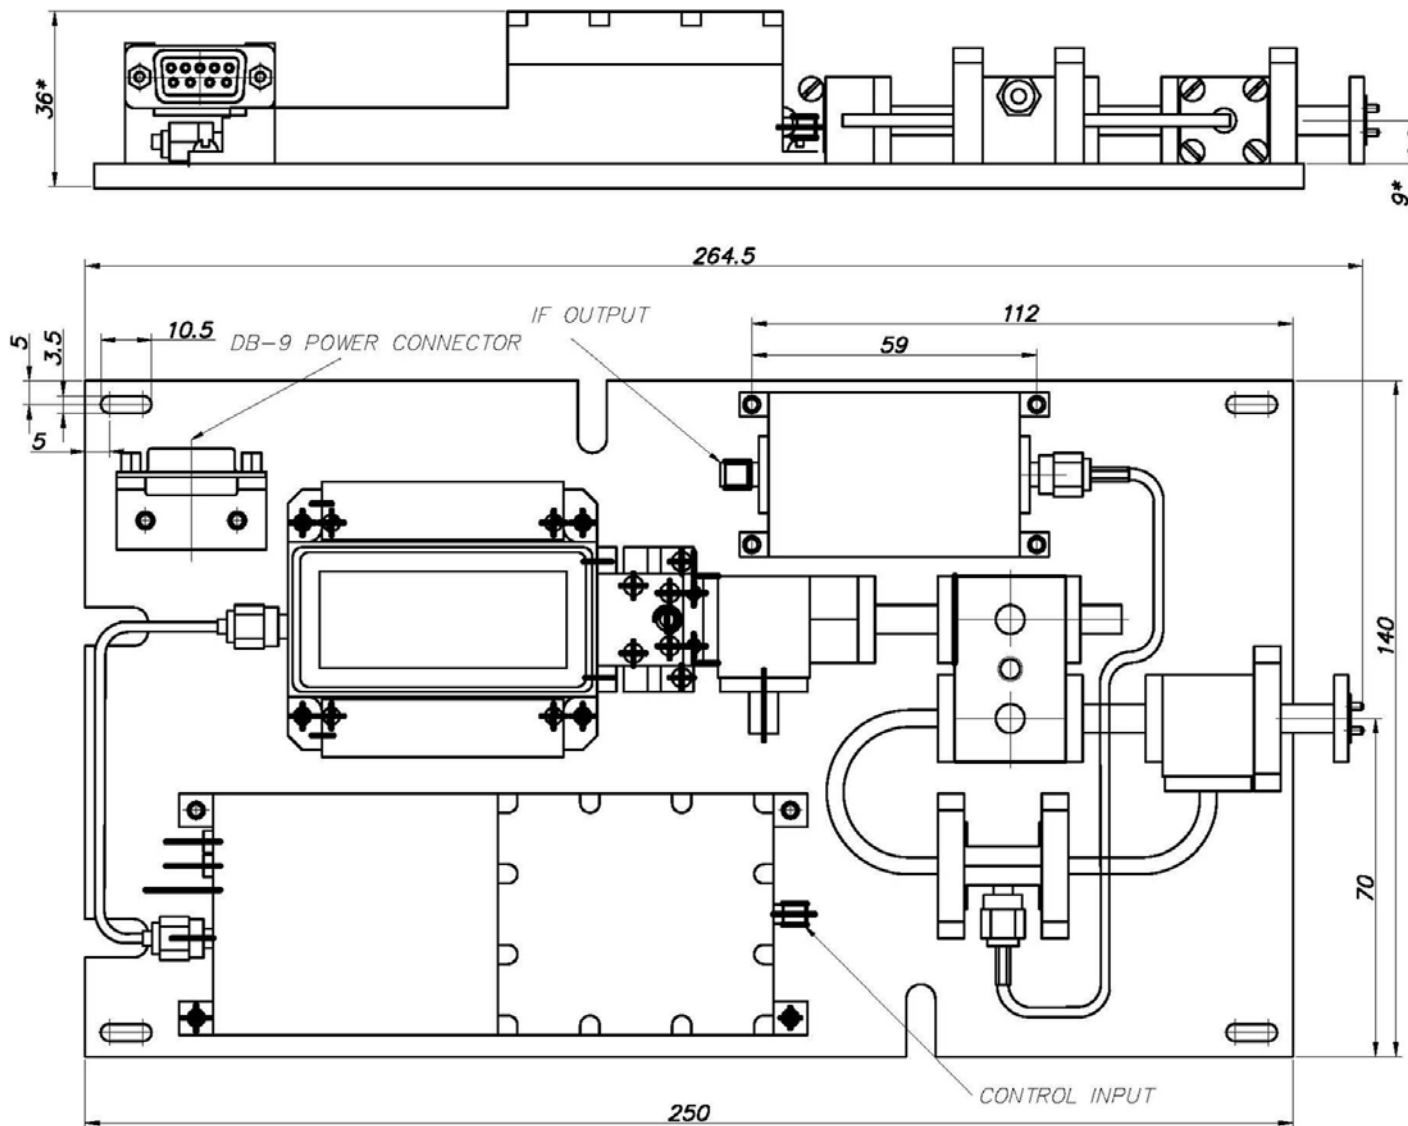

TITLE **94 GHz FMCW Radar Module**
Part No. FMCW-10/94/200/10M

DATE
10.12.04

SHEET
1 OF 3

SPEC. NO.
45CR0903

ELVA-1

46 Robezu str. • LV-1004 Riga • Latvia
 Phone : +371-7-065100
 Fax : +371-7-065102
 Mm-wave Division in St.Petersburg, Russia
 Fax : +7-812-326-10-60, att. D. Korneev
 E-mail: ivanovph@niz.ru
 INTERNET: <http://www.elva-1.com>

TITLE **94 GHz FMCW Radar Module**
Part No. FMCW-10/94/200/10M

DATE
10.12.04

SHEET
2 OF 3

SPEC. NO.
45CR0903

Specifications:

Center Frequency	94 GHz
Frequency Stability	$5 \cdot 10^{-6}$ 1/°C
Sweep range	500 MHz (min)
Minimal Sweeping Time	100 uSec (max)
Linearity	0,7% (max)
Tuning sensitivity	>50 MHz/V
Output RF Power	+10 dBm (min)
Reverse Isolation	17 dB (min)
IF Frequency	4 kHz to 2 MHz
RF to IF Gain	32 dB (typ)
Waveguide	WR-10
Flange	UG-387/U-M
IF and Frequency Control Connectors	SMA (F)
DC Power	+12 VDC 500 mA -12 VDC 100 mA +27 VDC 200 mA +27 V 500 mA (heater)
Dimensions	250x140x36 mm (max)
Mass	1200 gram (max)
Storage Temperature	-40 to +85 deg.
Operating Temperature	-40 to +50 deg.

TITLE **94 GHz FMCW Radar Module**
Part No. FMCW-10/94/200/10M

DATE
10.12.04

SHEET
3 OF 3

SPEC. NO.
45CR0903